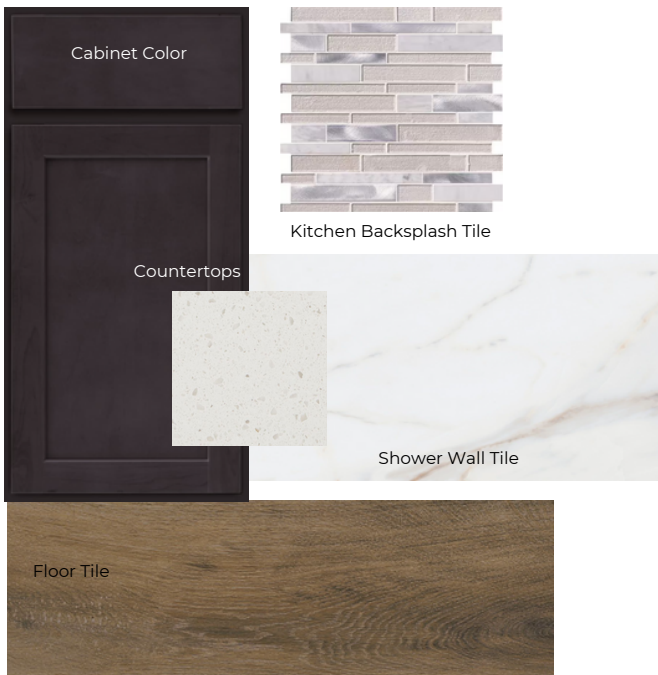

3710 HONEYSUCKLE DR | OASIS

VADO PLAN | $335,675

1674 Square Feet

3 Bedrooms

2.5 Bathrooms

2 Car Garage