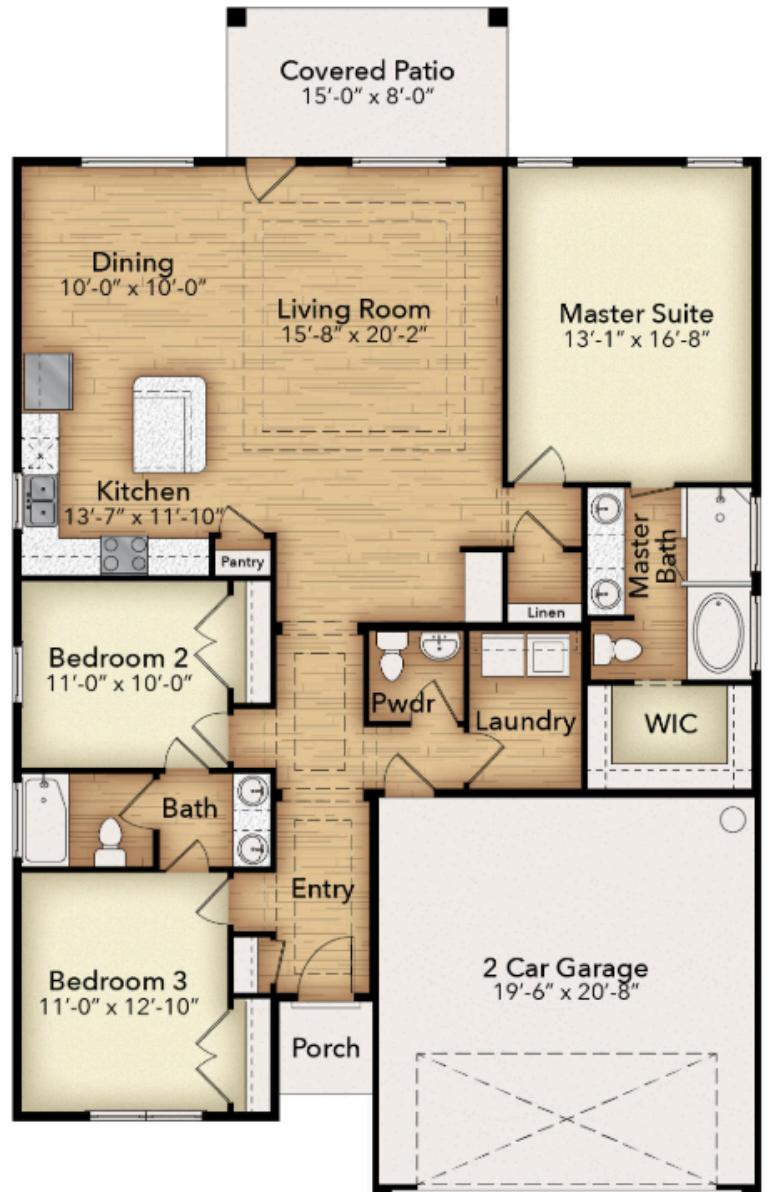

3714 HONEYSUCKLE DR | OASIS

VADO PLAN | $340,475

1674 Square Feet

3 Bedrooms

2.5 Bathrooms

2 Car Garage