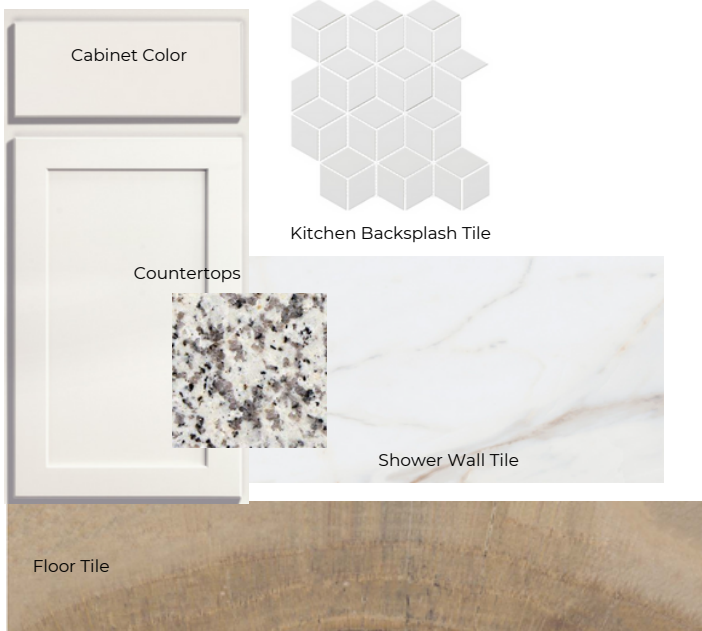

AARON PLAN | $423,549

Prairie Elevation

2143 Square Feet

4 Bedrooms

2.5 Bathrooms

3 Car Garage