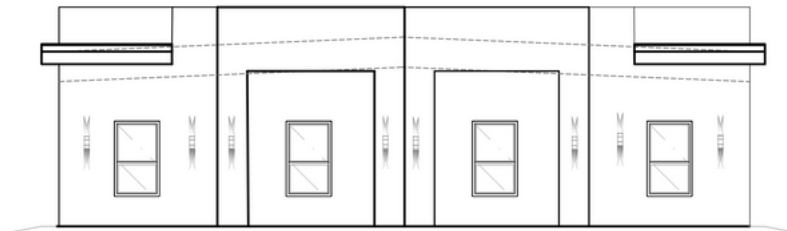

# THE VERDE - 1334 SF

3 BED 2 BATH

COMMUNITY: RED HAWK CENTRAL  
PLAN NAME: VERDE  
STARTING PRICE: \$252,900

FRONT ELEVATION -SOUTHWEST A

FRONT ELEVATION -SOUTHWEST B

FRONT ELEVATION - MODERN