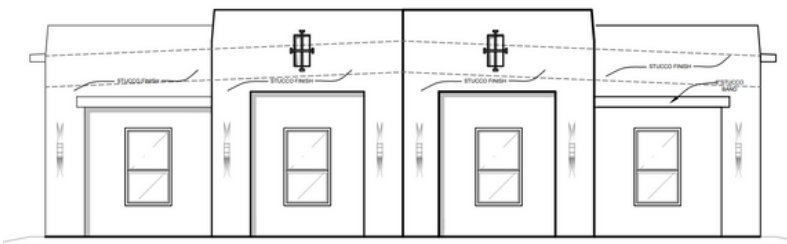

# THE VERDE - 1334 SF

3 BED 2 BATH

COMMUNITY: RED HAWK CENTRAL  
PLAN NAME: VERDE  
STARTING PRICE: \$252,900

FRONT ELEVATION -SOUTHWEST A

FRONT ELEVATION -SOUTHWEST B

FRONT ELEVATION - MODERN