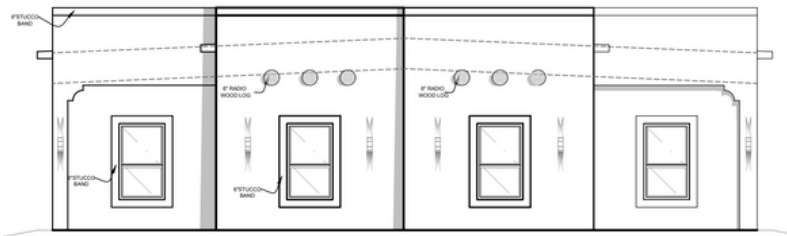

# THE VERDE - 1334 SF

3 BED 2 BATH

COMMUNITY: RED HAWK CENTRAL  
PLAN NAME: VERDE  
STARTING PRICE: \$252,900

FRONT ELEVATION -SOUTHWEST A

FRONT ELEVATION -SOUTHWEST B

FRONT ELEVATION - MODERN